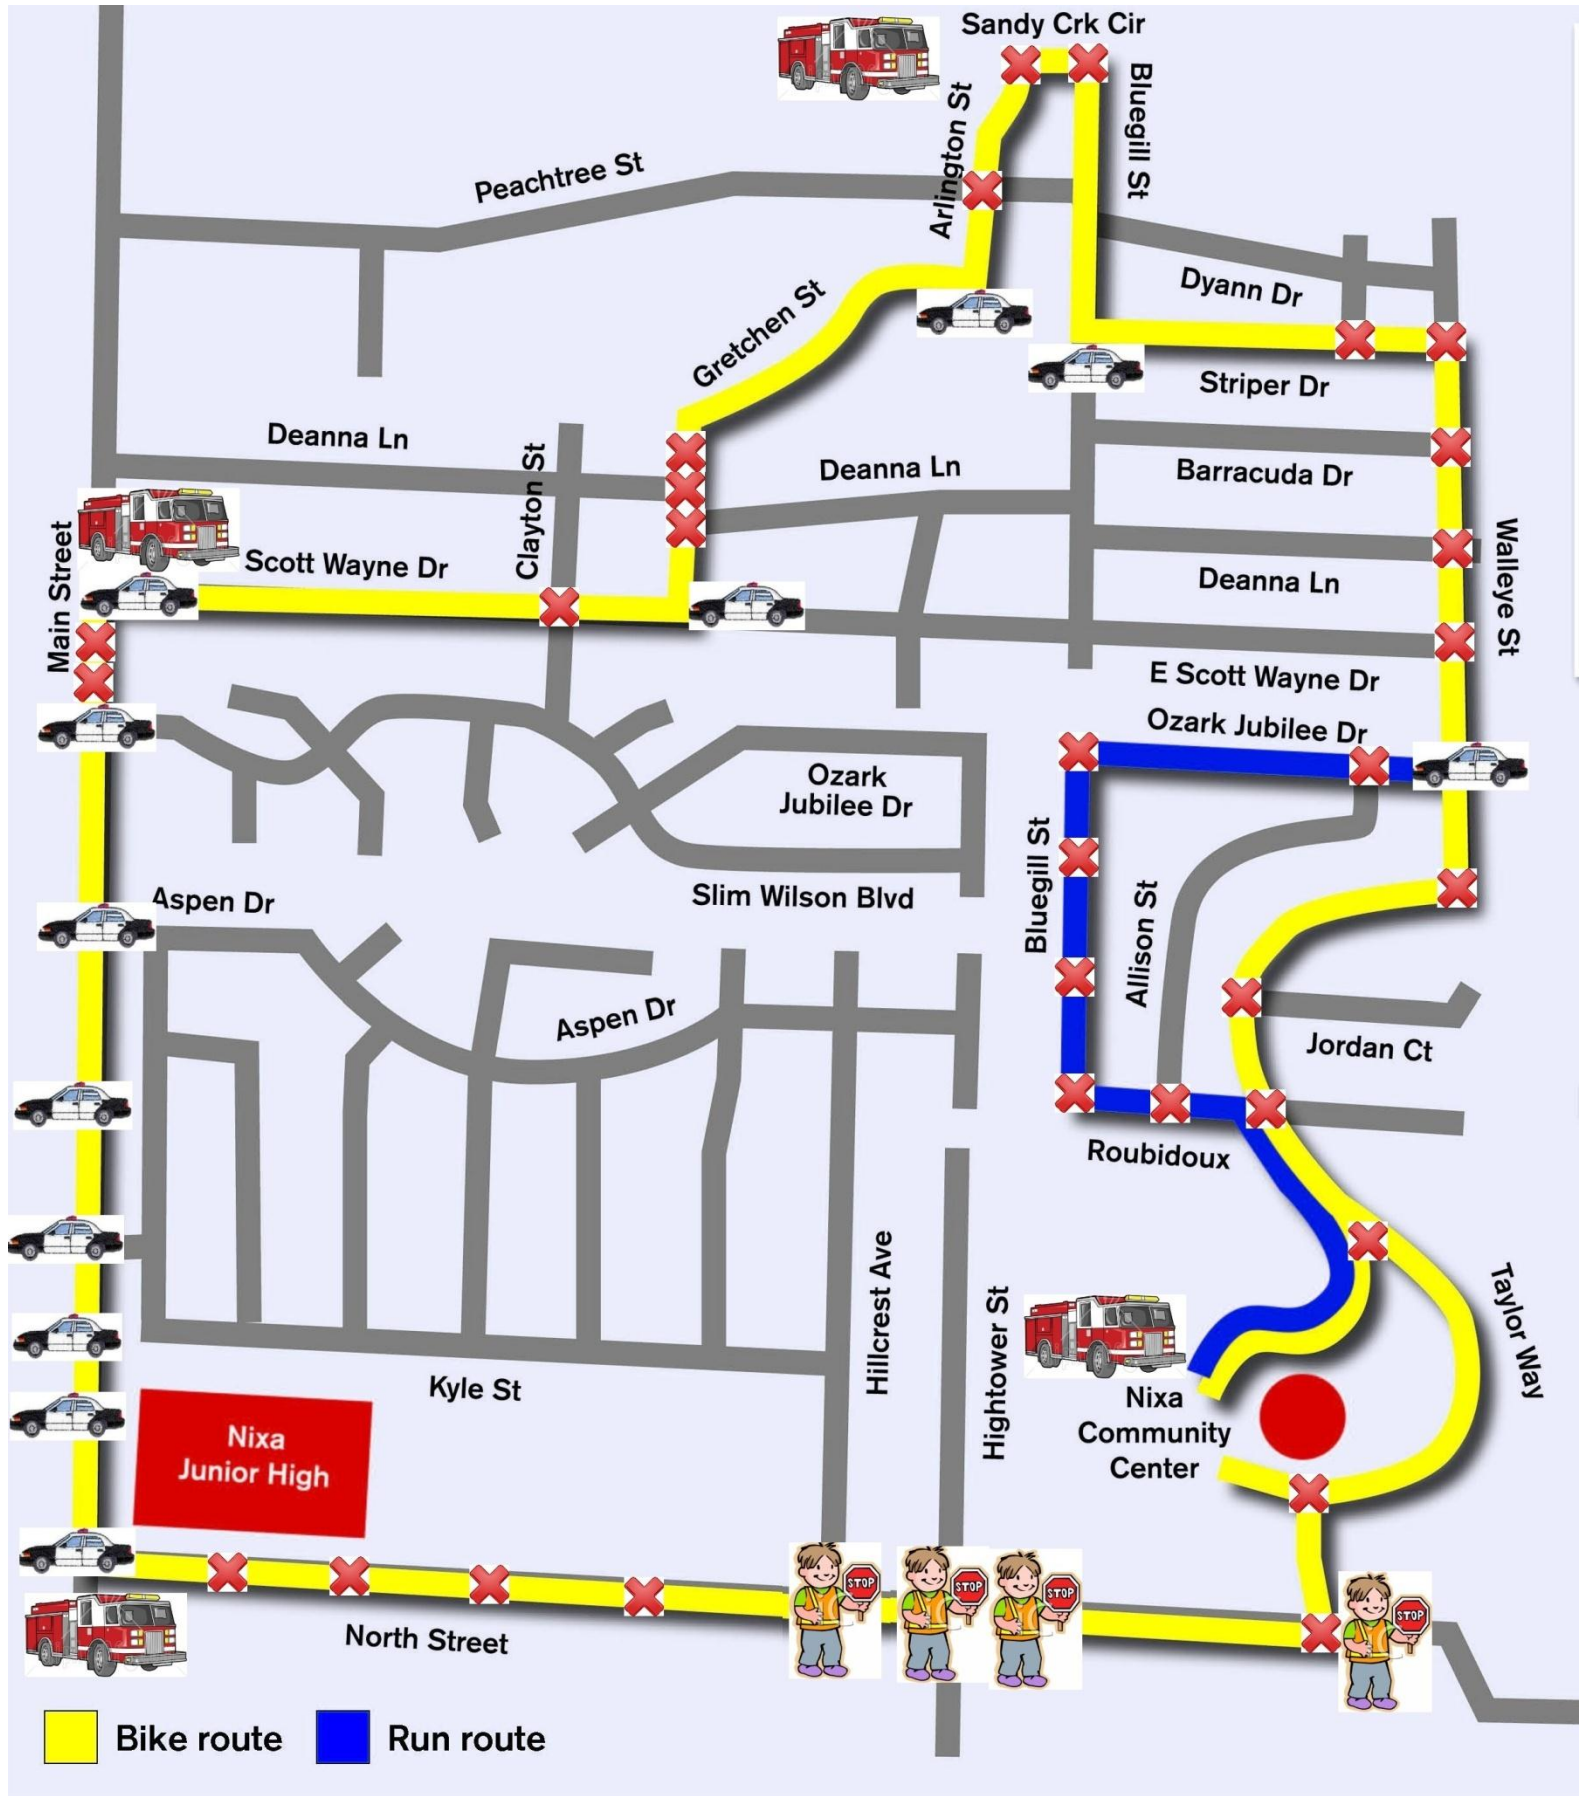

**Race Director Assistant: Sharon Whitehill-Gray (880-0860)**

**Race Director: David Liss (861-6019)**

- Plan to be at your designated post no later than 8:00a.m.
- **Safety is first and foremost on the course** – both for participants and vehicles.
- Police and safety officials will be placed strategically along the course. Police are noted on the map with a ; Fire is noted on the map with a .

**THANK YOU! THANK YOU! THANK YOU!**

Peachtree St

Sandy Crk Cir

Arlington St

Bluegill St

Gretchen St

Dyann Dr

Deanna Ln

Clayton St

Deanna Ln

Barracuda Dr

Deanna Ln

E Scott Wayne Dr

Ozark Jubilee Dr

Ozark Jubilee Dr

Slim Wilson Blvd

Aspen Dr

Aspen Dr

Bluegill St

Allison St

Jordan Ct

Roubidoux

Hillcrest Ave

Hightower St